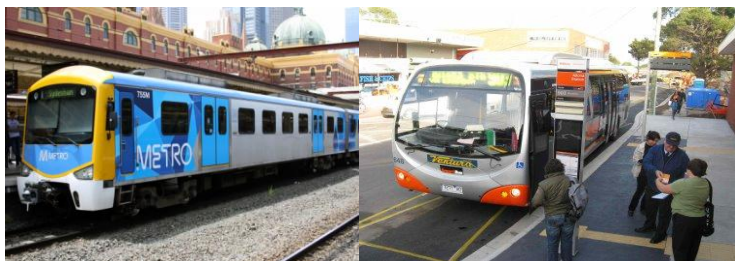

Student Safety and Security Measures

Security Training ~ Taxi Training ~ First Aid Training

Technical Advanced Training will aim to provide a safe, caring and professional learning environment in a co-educational setting. The training centre is situated in a pleasant shopping centre served by public transport. The centre provides top of the range training resources and modern accessories for student safety and security measures.

Technical Advanced Training student safety and security measures is available to students prior to an after enrolment in the following ways:

- 24/7 security surveillance cameras
- Situated 200 metres from the Broadmeadows Police Station
- Intercom phones located throughout the building
- Bus service in front of building
- Broadmeadows train station is located a walking distance of 300 metres
- Self-defense workshops
- First Aid kits on site
- Automatic light sensors throughout the building (Internal and External)
- Sprinkler systems
- Fire and burglar alarms